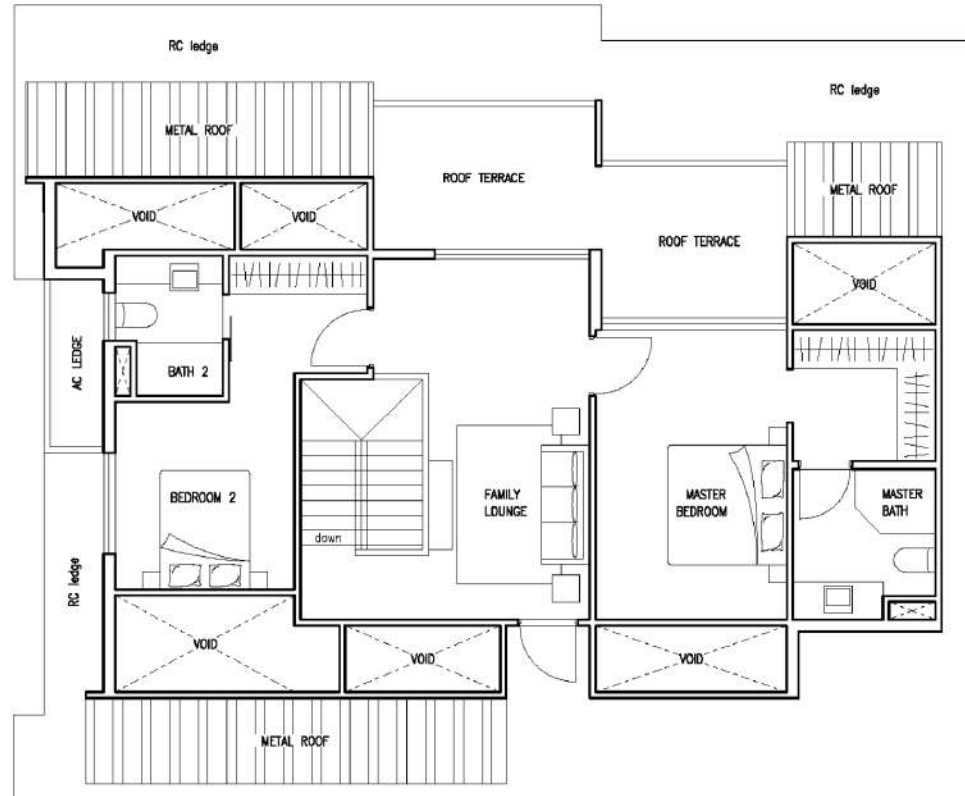

KOVAN JEWEL

TypePH7 LOWER

51 KOVAN ROAD, SINGAPORE 548534

UNIT #05-07

5TH STOREY & ATTIC
4 BEDROOMS
200 sqm
(2153 sqft)

This plan shows : #05-07 LOWER
(5TH FLOOR PLAN)
101 sqm
(1087 sqft)

KOVAN JEWEL

TypePH7 UPPER

51 KOVAN ROAD, SINGAPORE 548534

This plan shows : #05-07 UPPER
(ATTIC PLAN)
99 sqm
(1066 sqft)