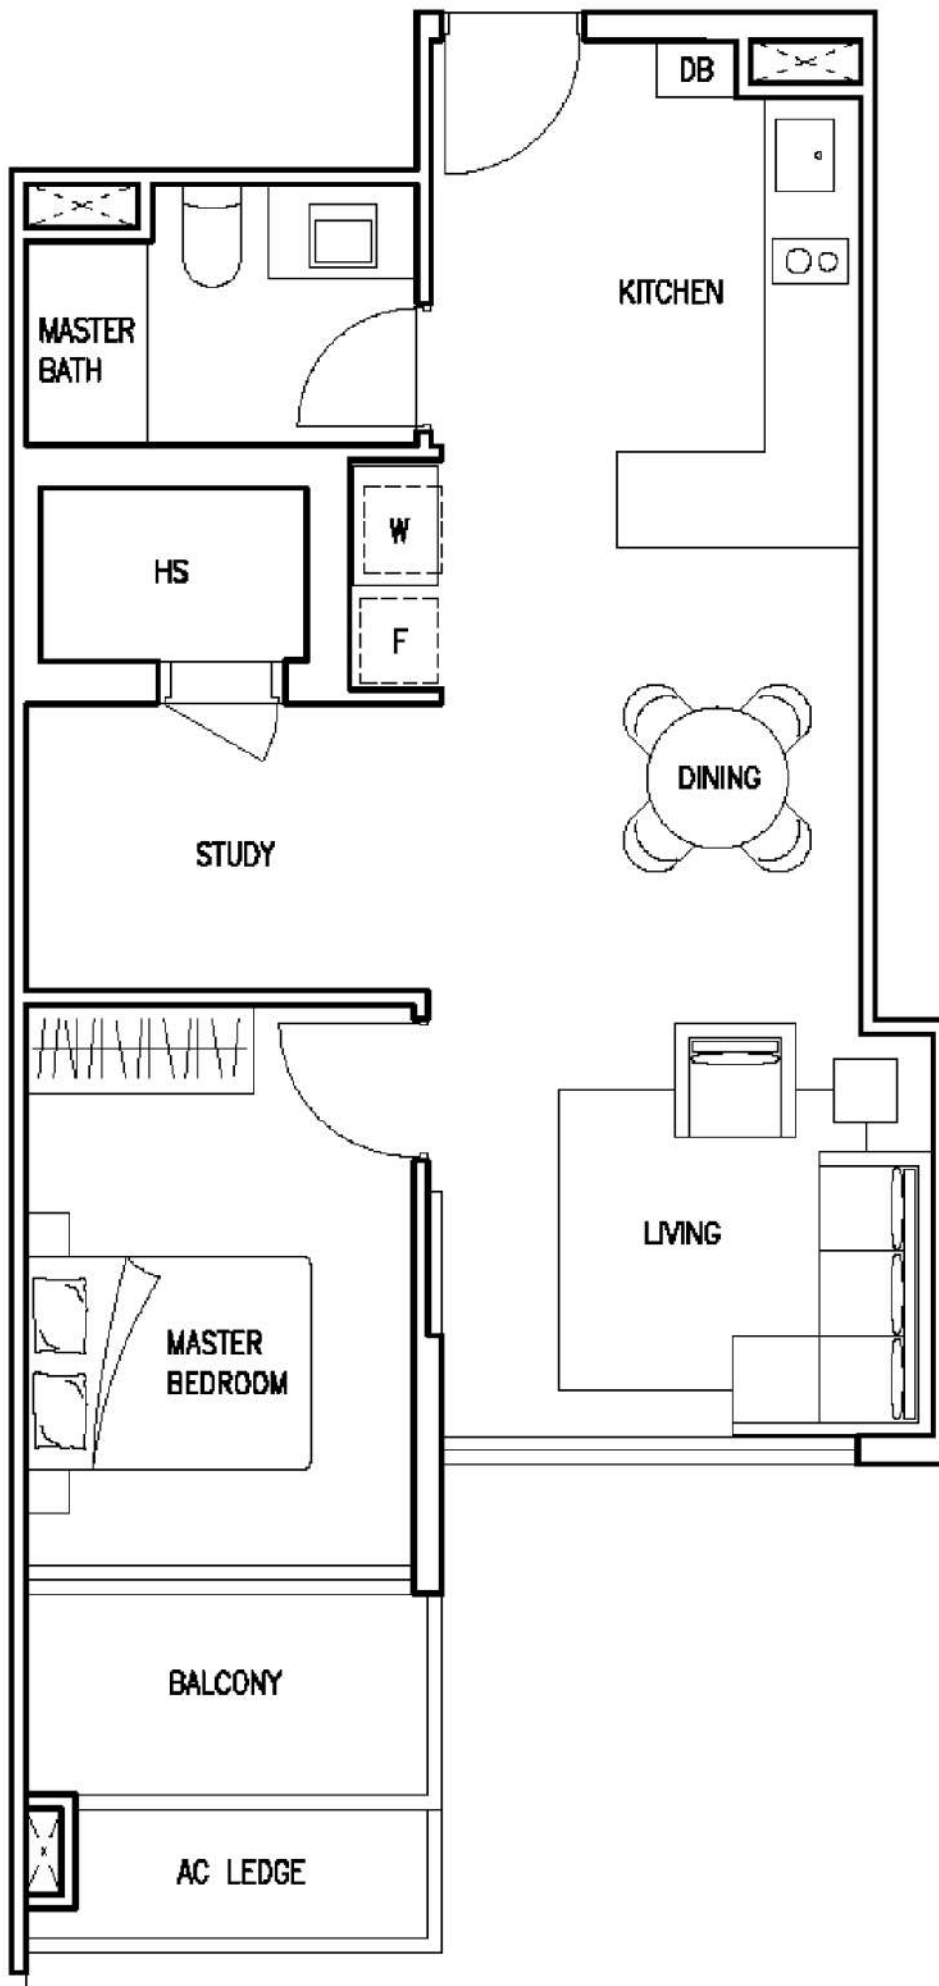

KOVAN JEWEL

Type5

51 KOVAN ROAD, SINGAPORE 548534

UNIT #02-05
UNIT #03-05
UNIT #04-05
UNIT #05-05

1 BEDROOM + STUDY
67 sqm
(721 sqft)

KEY PLAN