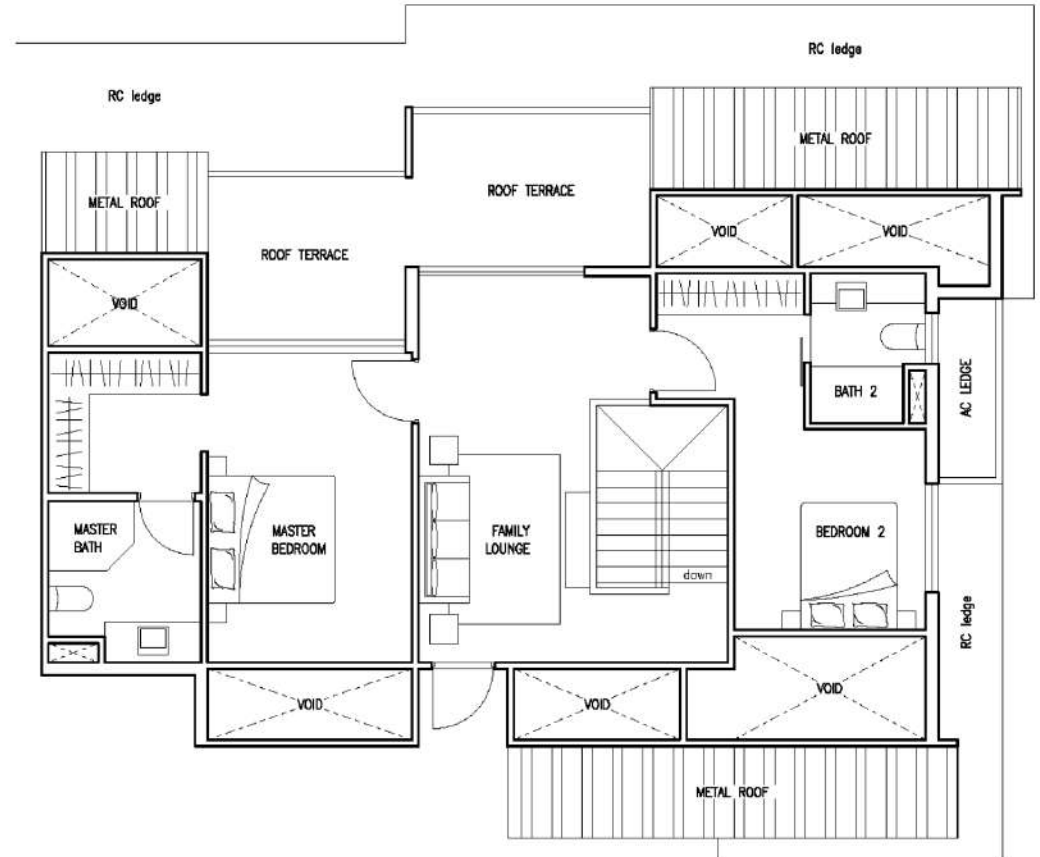

KOVAN JEWEL

TypePH2 UPPER

51 KOVAN ROAD, SINGAPORE 548534

This plan shows : #05-02 UPPER
(ATTIC PLAN)
99 sqm
(1066 sqft)