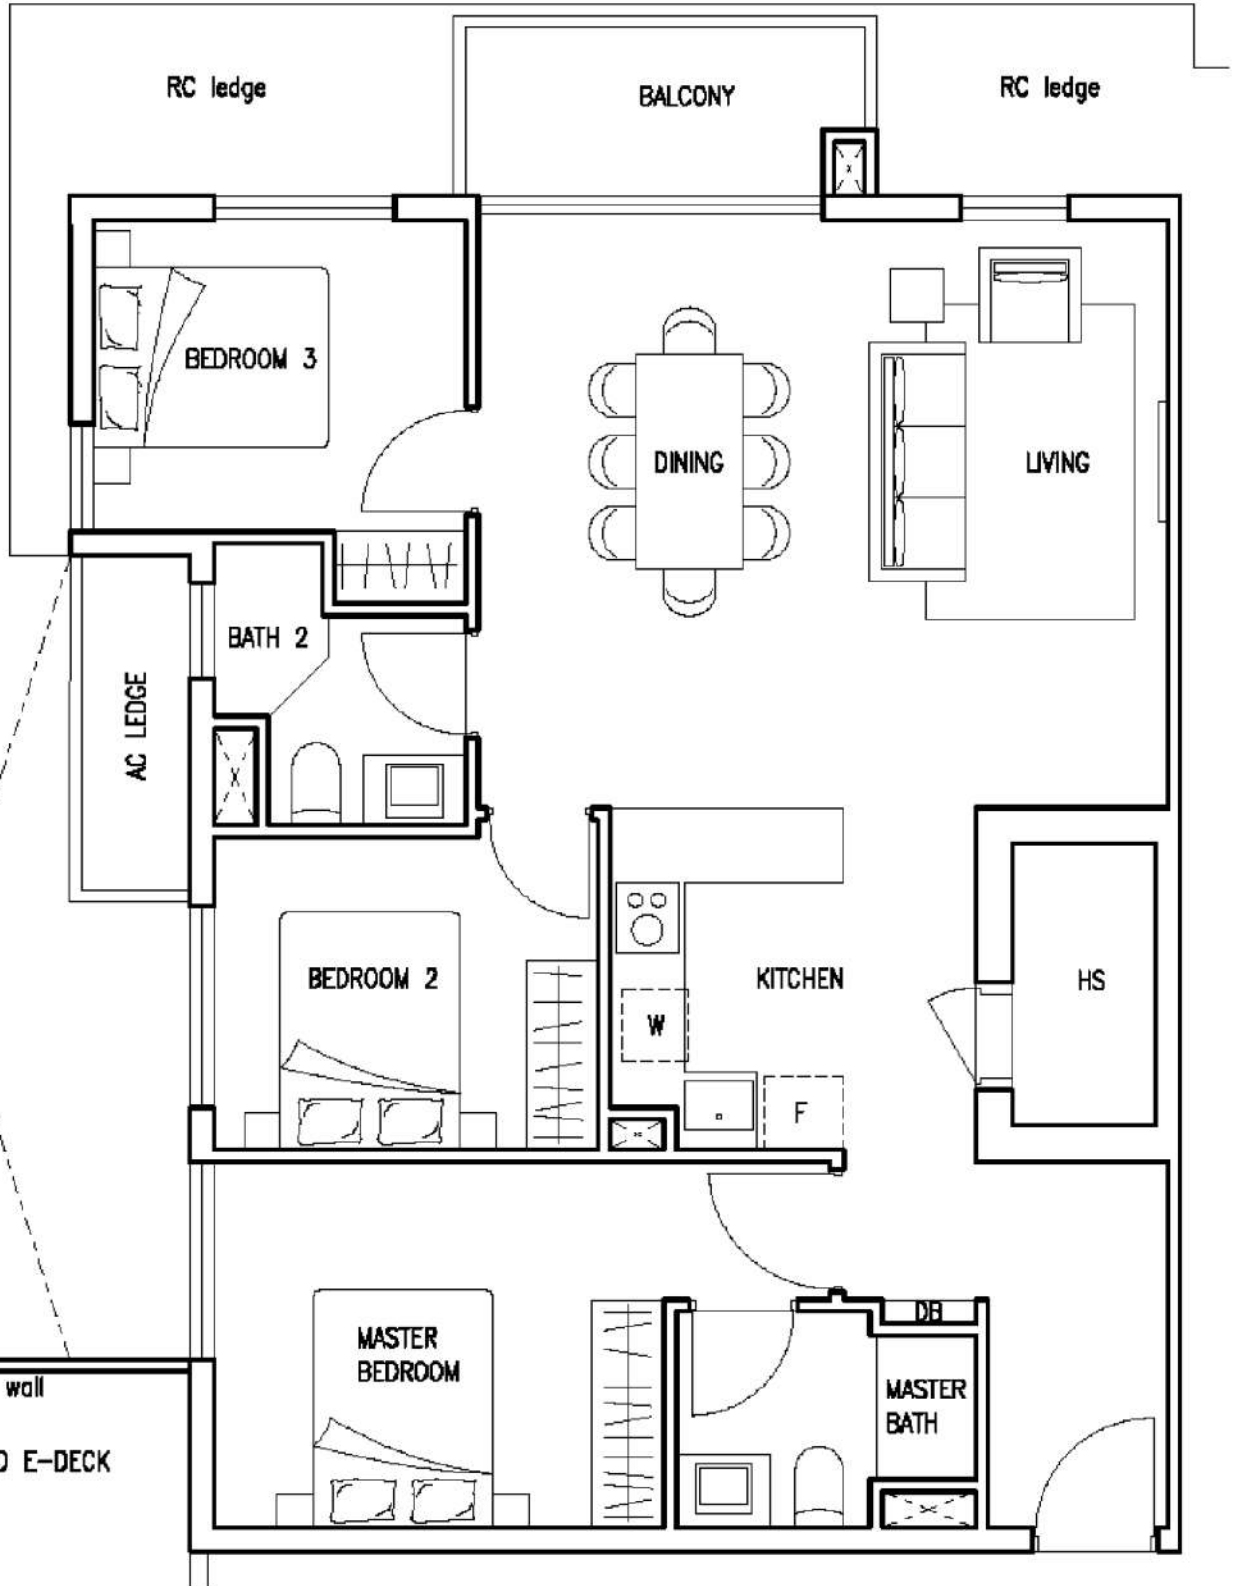

## Type 7a

51 KOVAN ROAD, SINGAPORE 548534

UNIT #02-07

3 BEDROOMS  
100 sqm  
(1076 sqft)

KEY PLAN