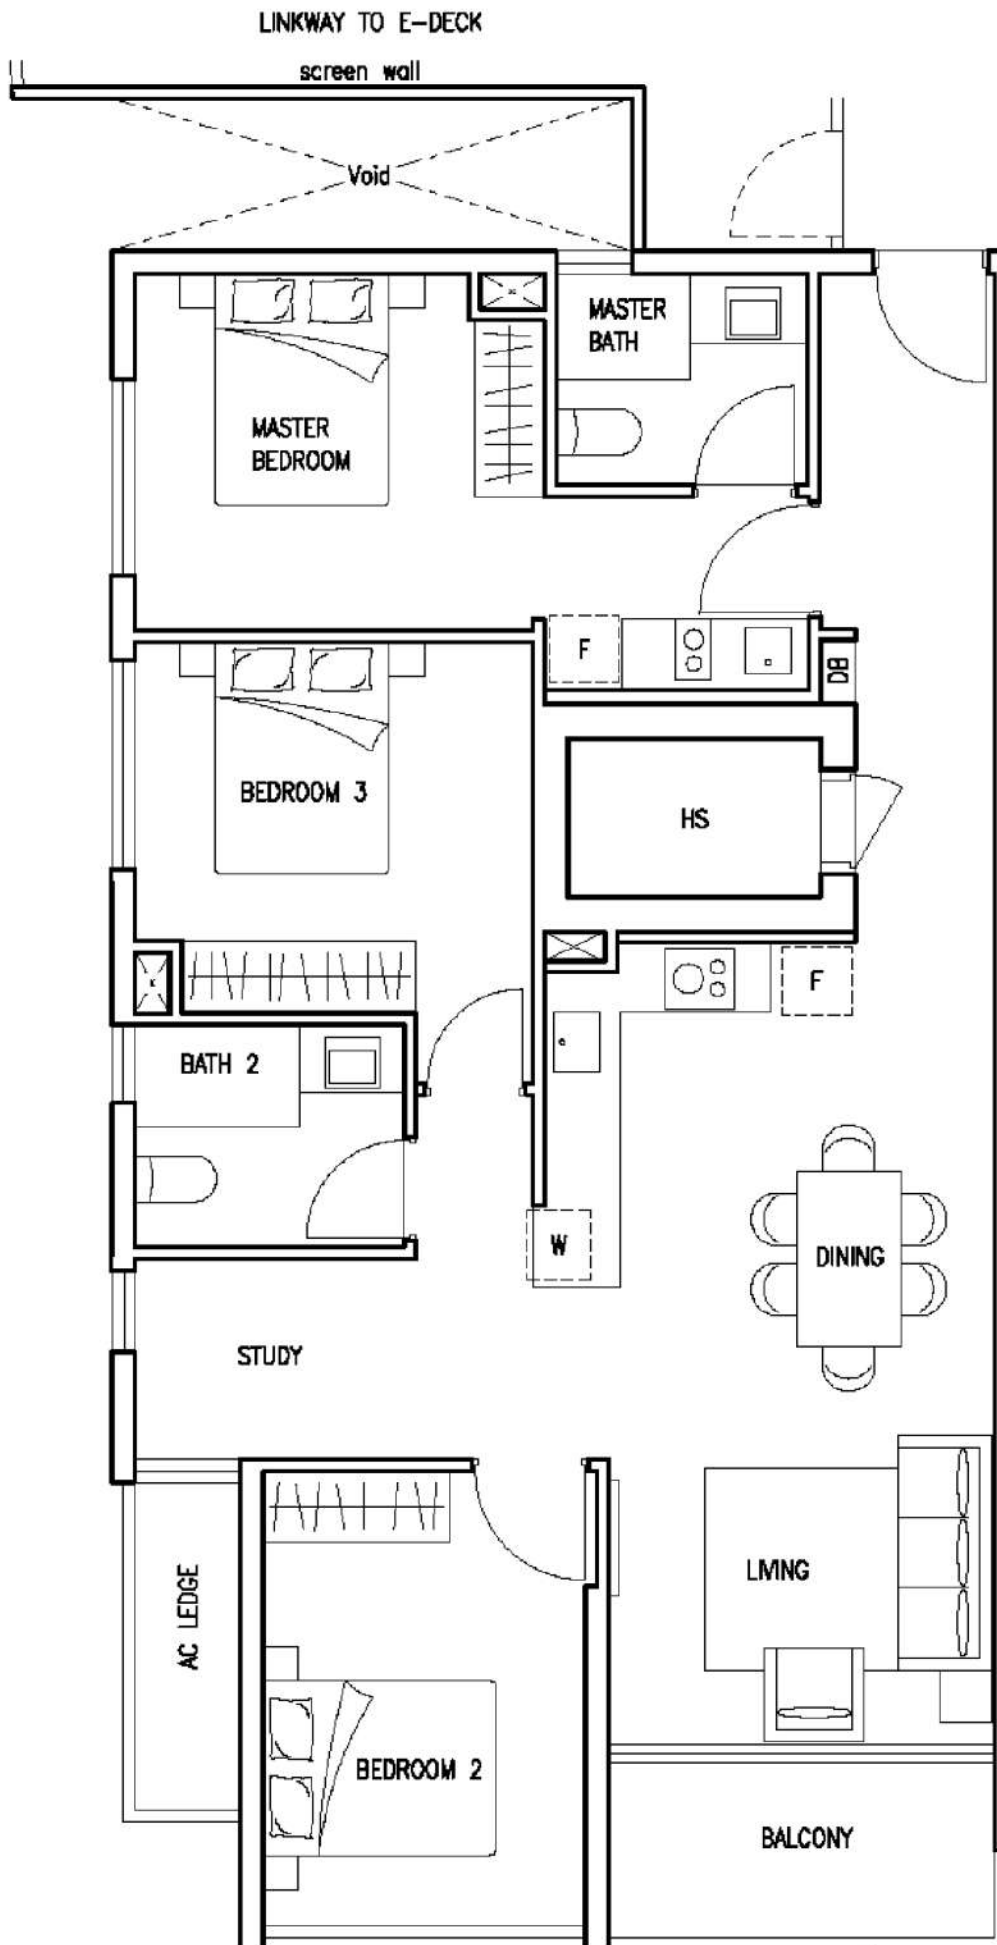

KOVAN JEWEL

Type 6a

51 KOVAN ROAD, SINGAPORE 548534

UNIT #02-06

3 BEDROOMS + STUDY
106 sqm
(1141 sqft)

Kovan Road

KEY PLAN