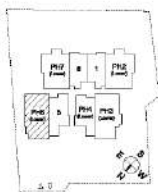

## TypePH6 LOWER

51 KOVAN ROAD, SINGAPORE 548534

UNIT #05-06

5TH STOREY & ATTIC  
4 BEDROOMS + STUDY  
185 sqm  
(1991 sqft)

This plan shows : #05-06 LOWER  
(5TH FLOOR PLAN)  
107 sqm  
(1152 sqft)

KEY PLAN