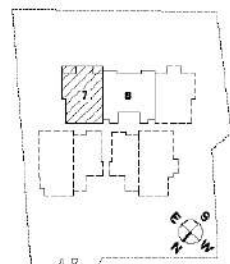

KOVAN JEWEL

Type 7g

KOVAN ROAD, SINGAPORE 548534

UNIT #01-07

3 BEDROOMS
109 sqm
(1173 sqft)

Kovan Road

KEY PLAN