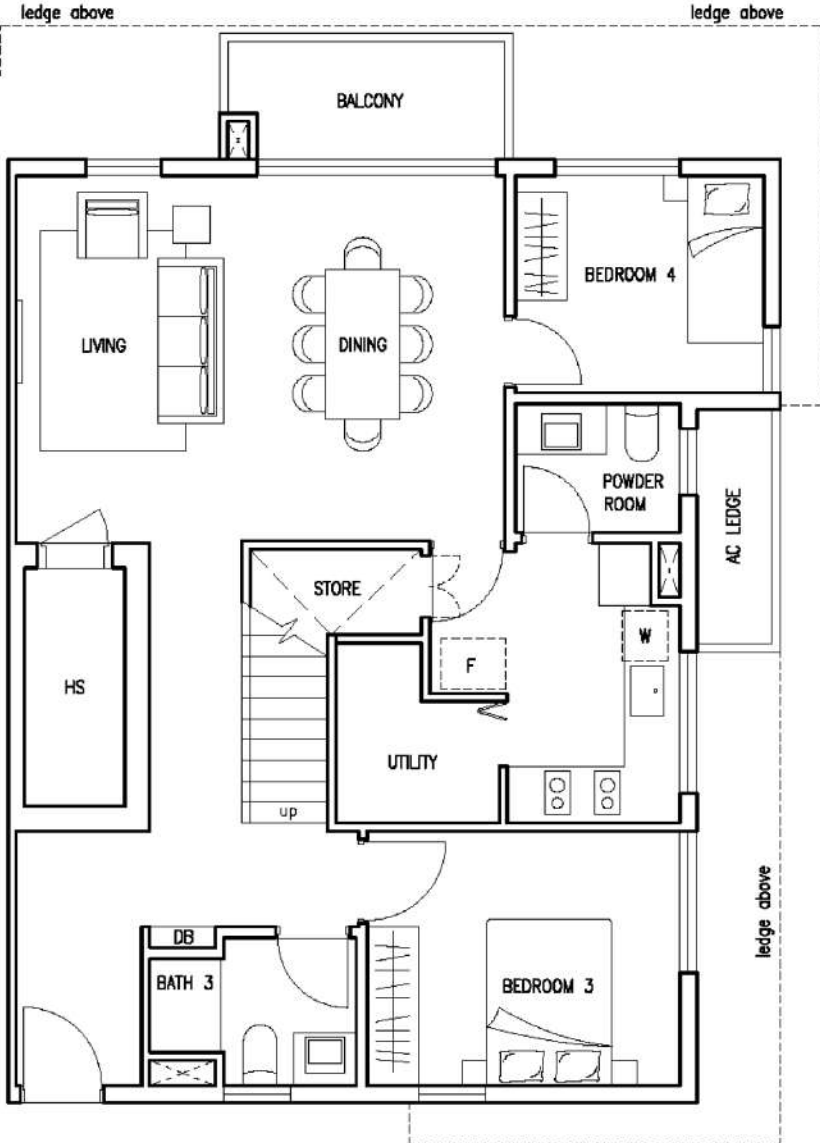

## TypePH2 LOWER

51 KOVAN ROAD, SINGAPORE 548534

UNIT #05-02

5TH STOREY & ATTIC  
4 BEDROOMS  
200 sqm  
(2153 sqft)

This plan shows : #05-02 LOWER  
(5TH FLOOR PLAN)  
101 sqm  
(1087 sqft)

Kovan Road

KEY PLAN