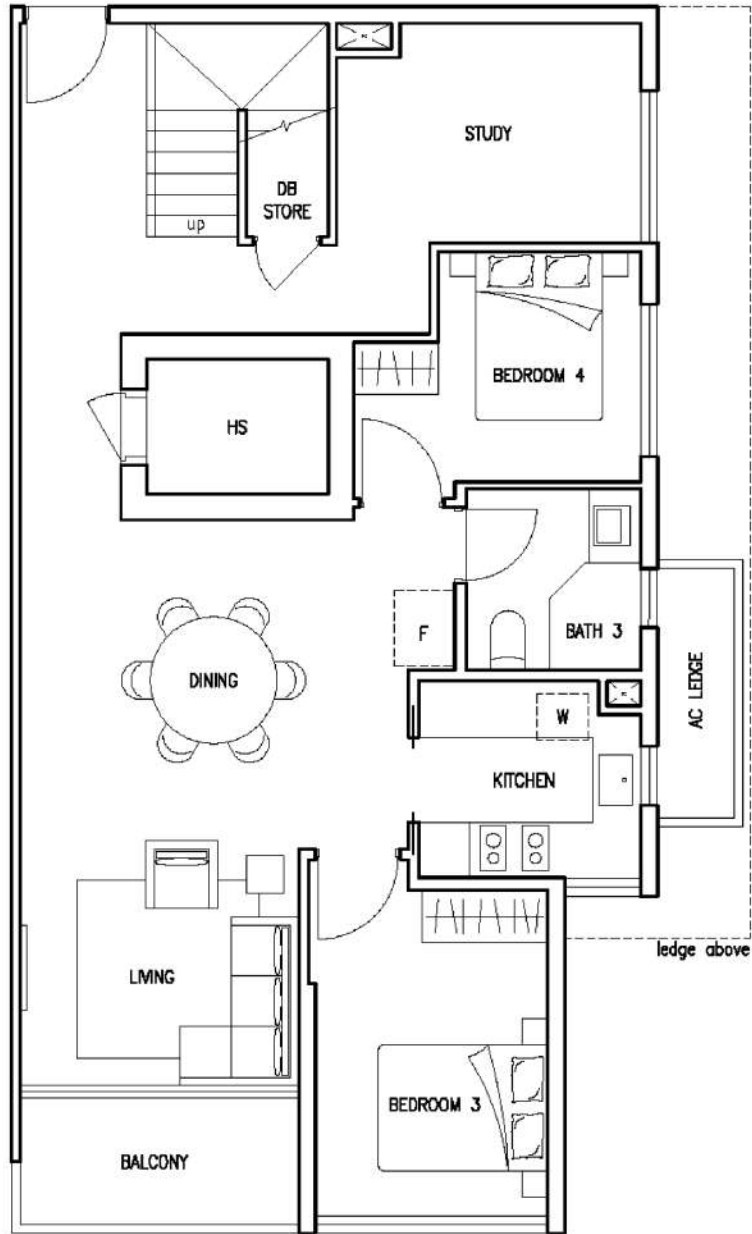

## TypePH6 LOWER

51 KOVAN ROAD, SINGAPORE 548534

UNIT #05-06

5TH STOREY & ATTIC  
4 BEDROOMS + STUDY  
185 sqm  
(1991 sqft)

This plan shows : #05-06 LOWER  
(5TH FLOOR PLAN)  
107 sqm  
(1152 sqft)

KEY PLAN

## TypePH6 UPPER

51 KOVAN ROAD, SINGAPORE 548534

This plan shows : #05-06 UPPER  
(ATTIC PLAN)  
78 sqm  
(840 sqft)

KEY PLAN