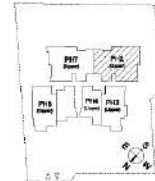

KOVAN JEWEL

TypePH2 LOWER

51 KOVAN ROAD, SINGAPORE 548534

UNIT #05-02

5TH STOREY & ATTIC
4 BEDROOMS
200 sqm
(2153 sqft)

This plan shows : #05-02 LOWER
(5TH FLOOR PLAN)
101 sqm
(1087 sqft)

Kovan Road

KEY PLAN