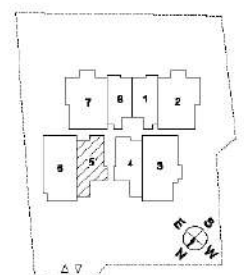

KOVAN JEWEL

Type5

51 KOVAN ROAD, SINGAPORE 548534

UNIT #02-05
UNIT #03-05
UNIT #04-05
UNIT #05-05

1 BEDROOM + STUDY
67 sqm
(721 sqft)

KEY PLAN