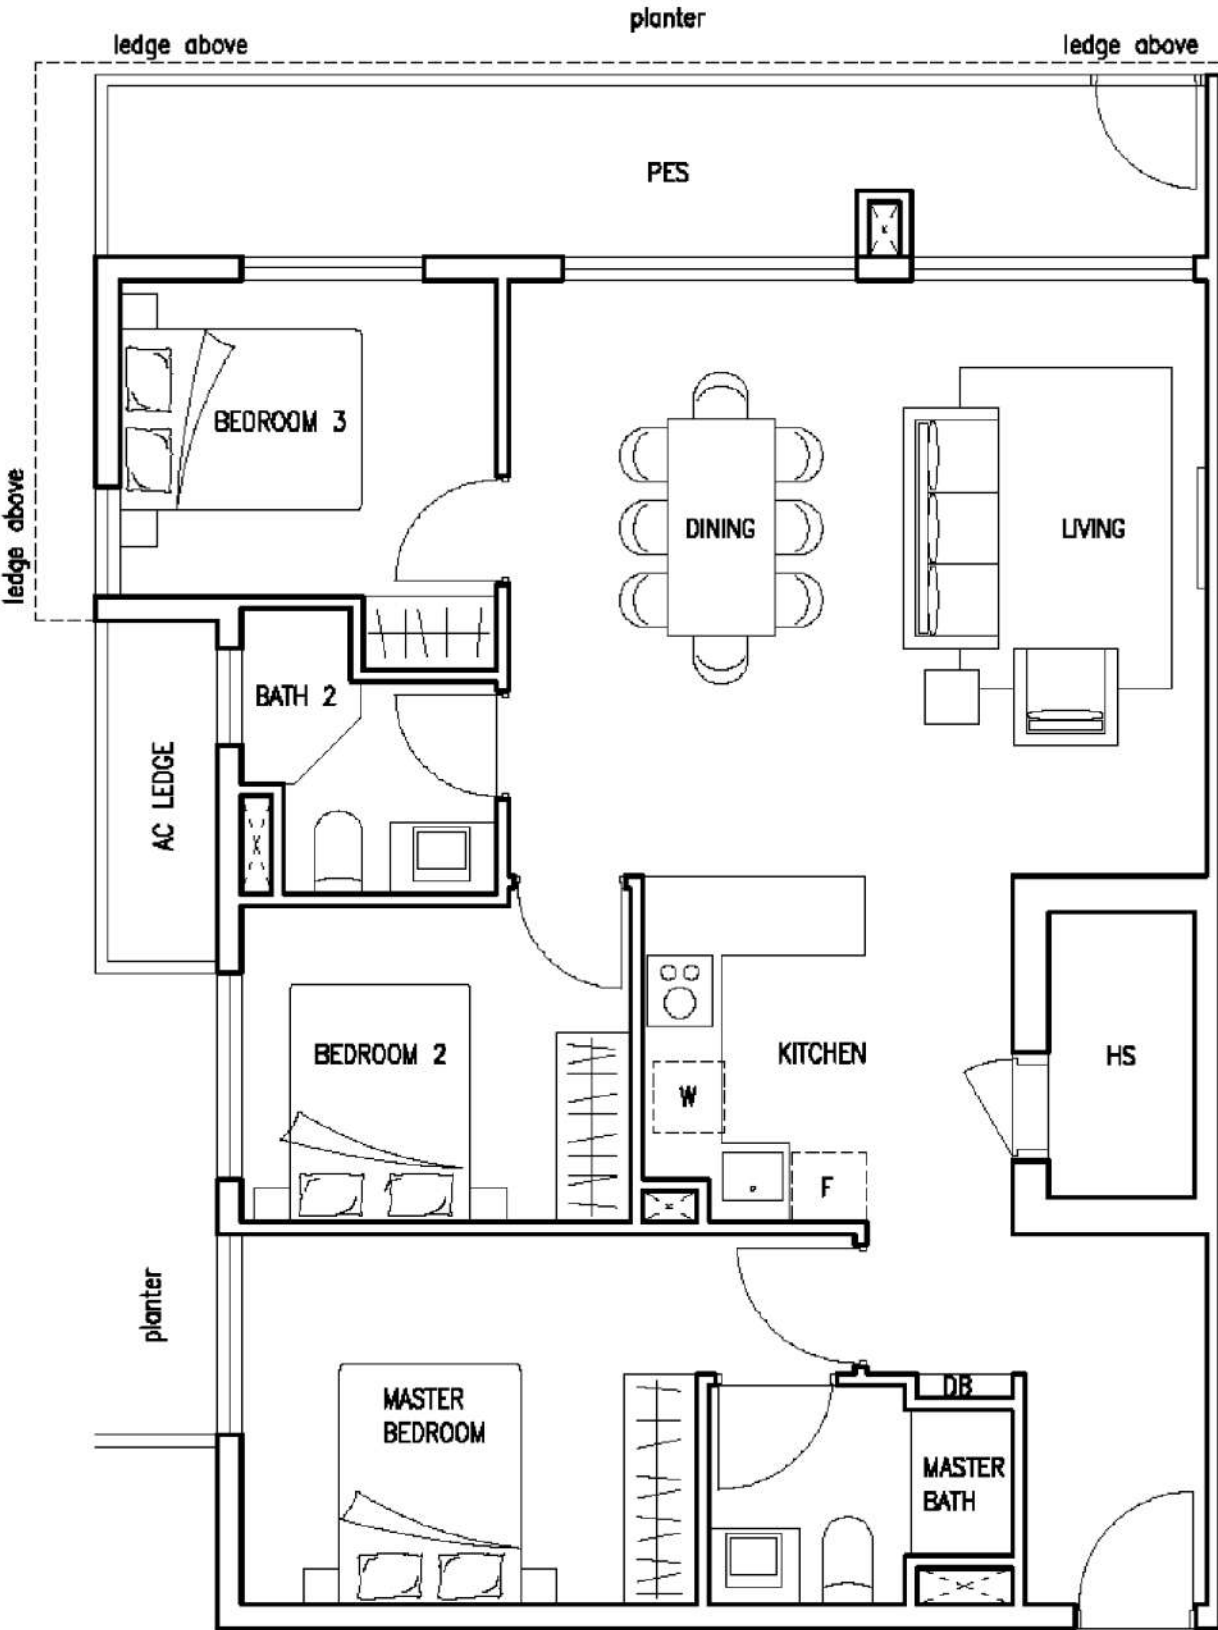

KOVAN JEWEL

Type 7g

KOVAN ROAD, SINGAPORE 548534

UNIT #01-07

3 BEDROOMS
109 sqm
(1173 sqft)

Kovan Road

KEY PLAN