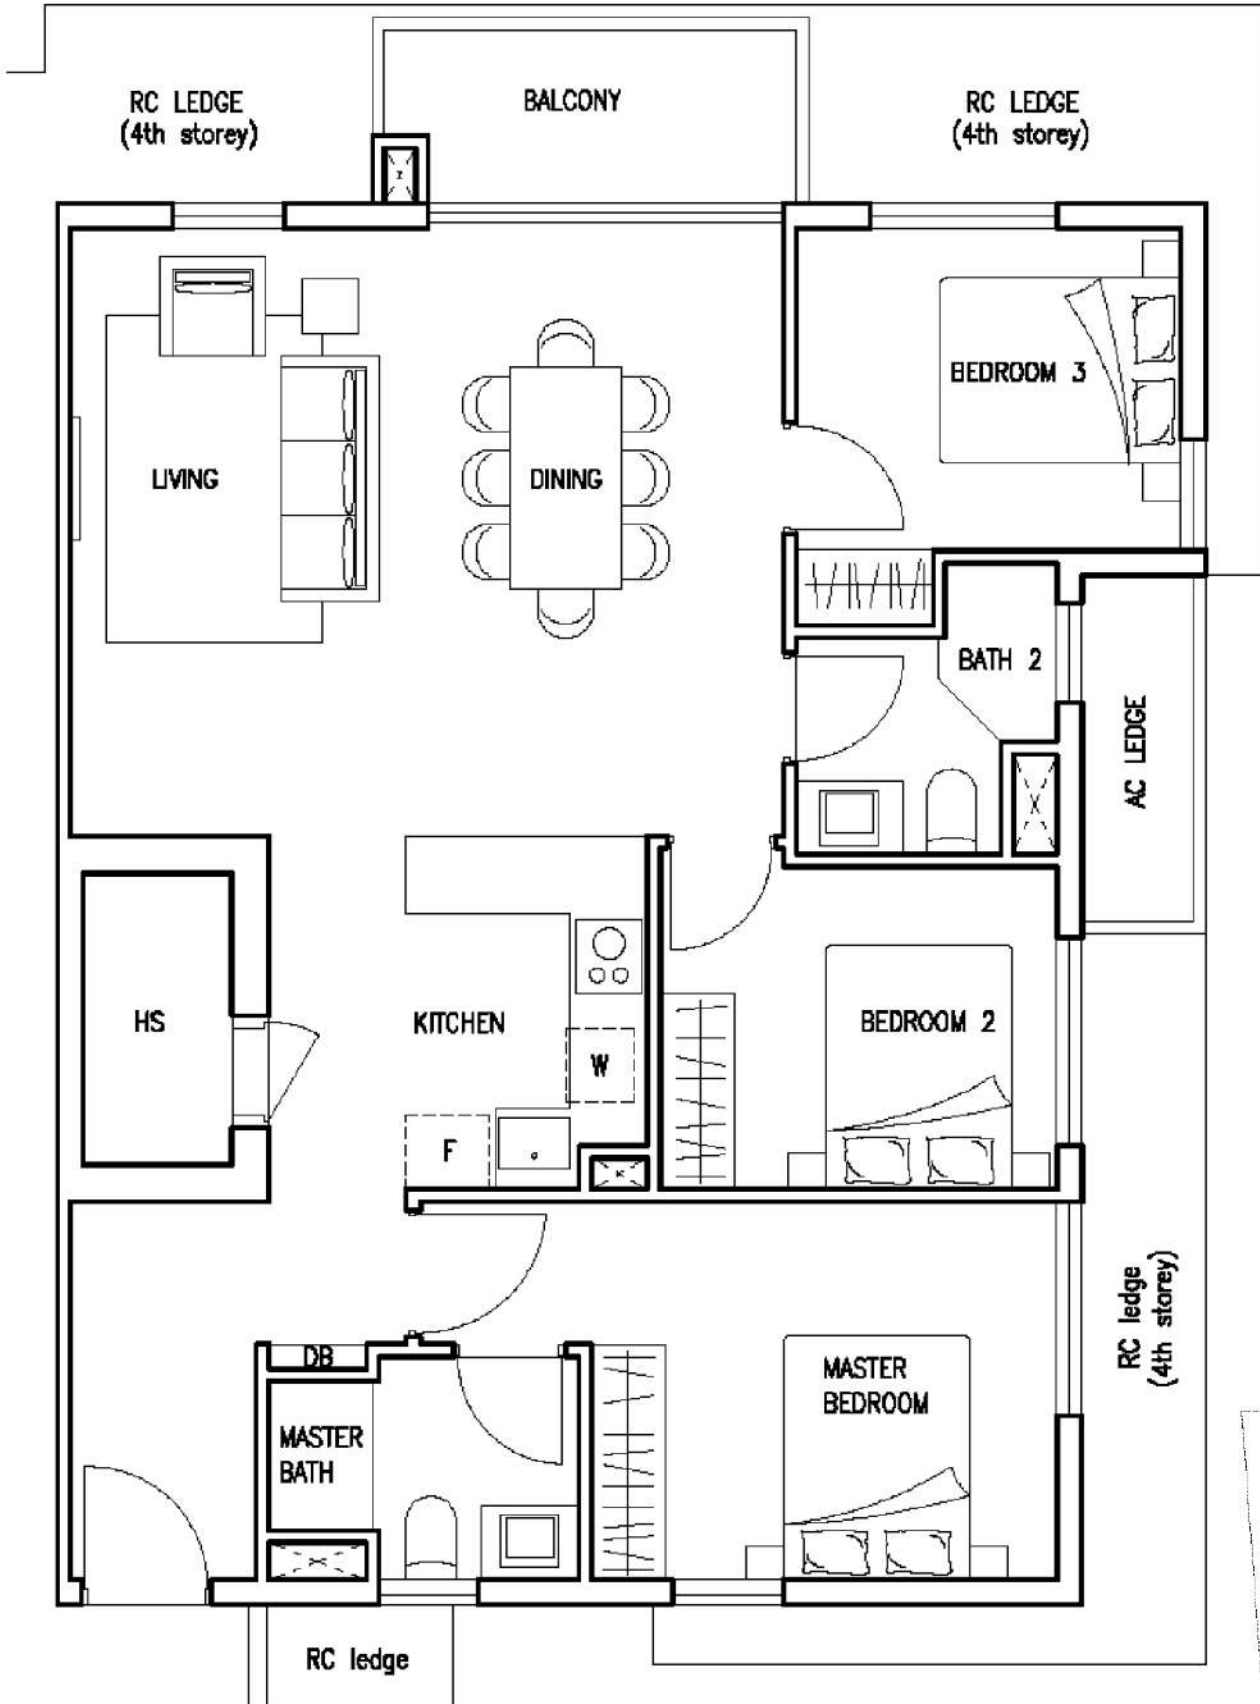

KOVAN JEWEL

Type 2

51 KOVAN ROAD, SINGAPORE 548534

UNIT #03-02
UNIT #04-02

3 BEDROOMS
100 sqm
(1076 sqft)

Kovan Road

KEY PLAN