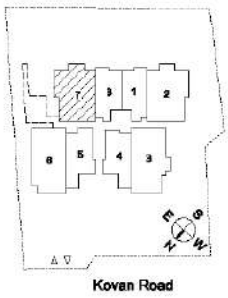

KOVAN JEWEL

Type 7a

51 KOVAN ROAD, SINGAPORE 548534

UNIT #02-07

3 BEDROOMS
100 sqm
(1076 sqft)

KEY PLAN