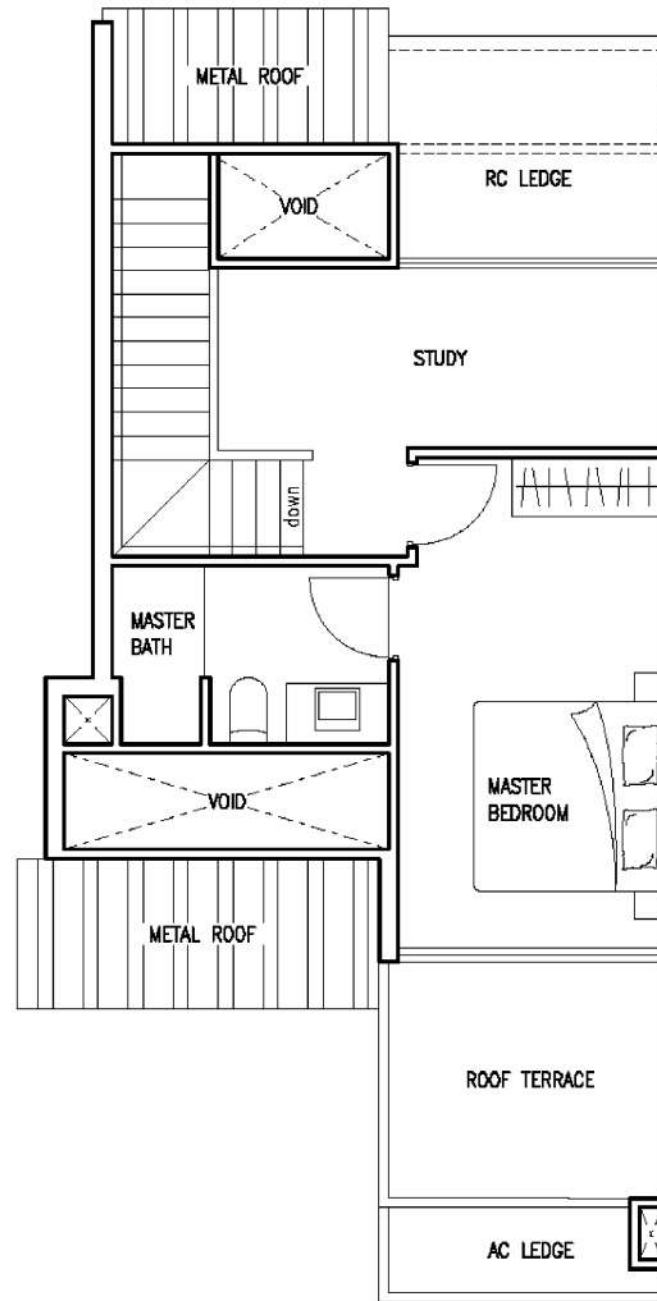

## TypePH4 LOWER

51 KOVAN ROAD, SINGAPORE 548534

UNIT #05-04

5TH STOREY & ATTIC  
2 BEDROOMS + 2 STUDIES  
115 sqm  
(1236 sqft)

This plan shows : #05-04 LOWER  
(5TH FLOOR PLAN)  
86 sqm  
(710 sqft)

KEY PLAN