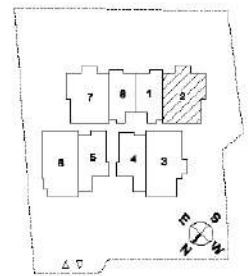

KOVAN JEWEL

Type 2

51 KOVAN ROAD, SINGAPORE 548534

UNIT #03-02
UNIT #04-02

3 BEDROOMS
100 sqm
(1076 sqft)

Kovan Road

KEY PLAN