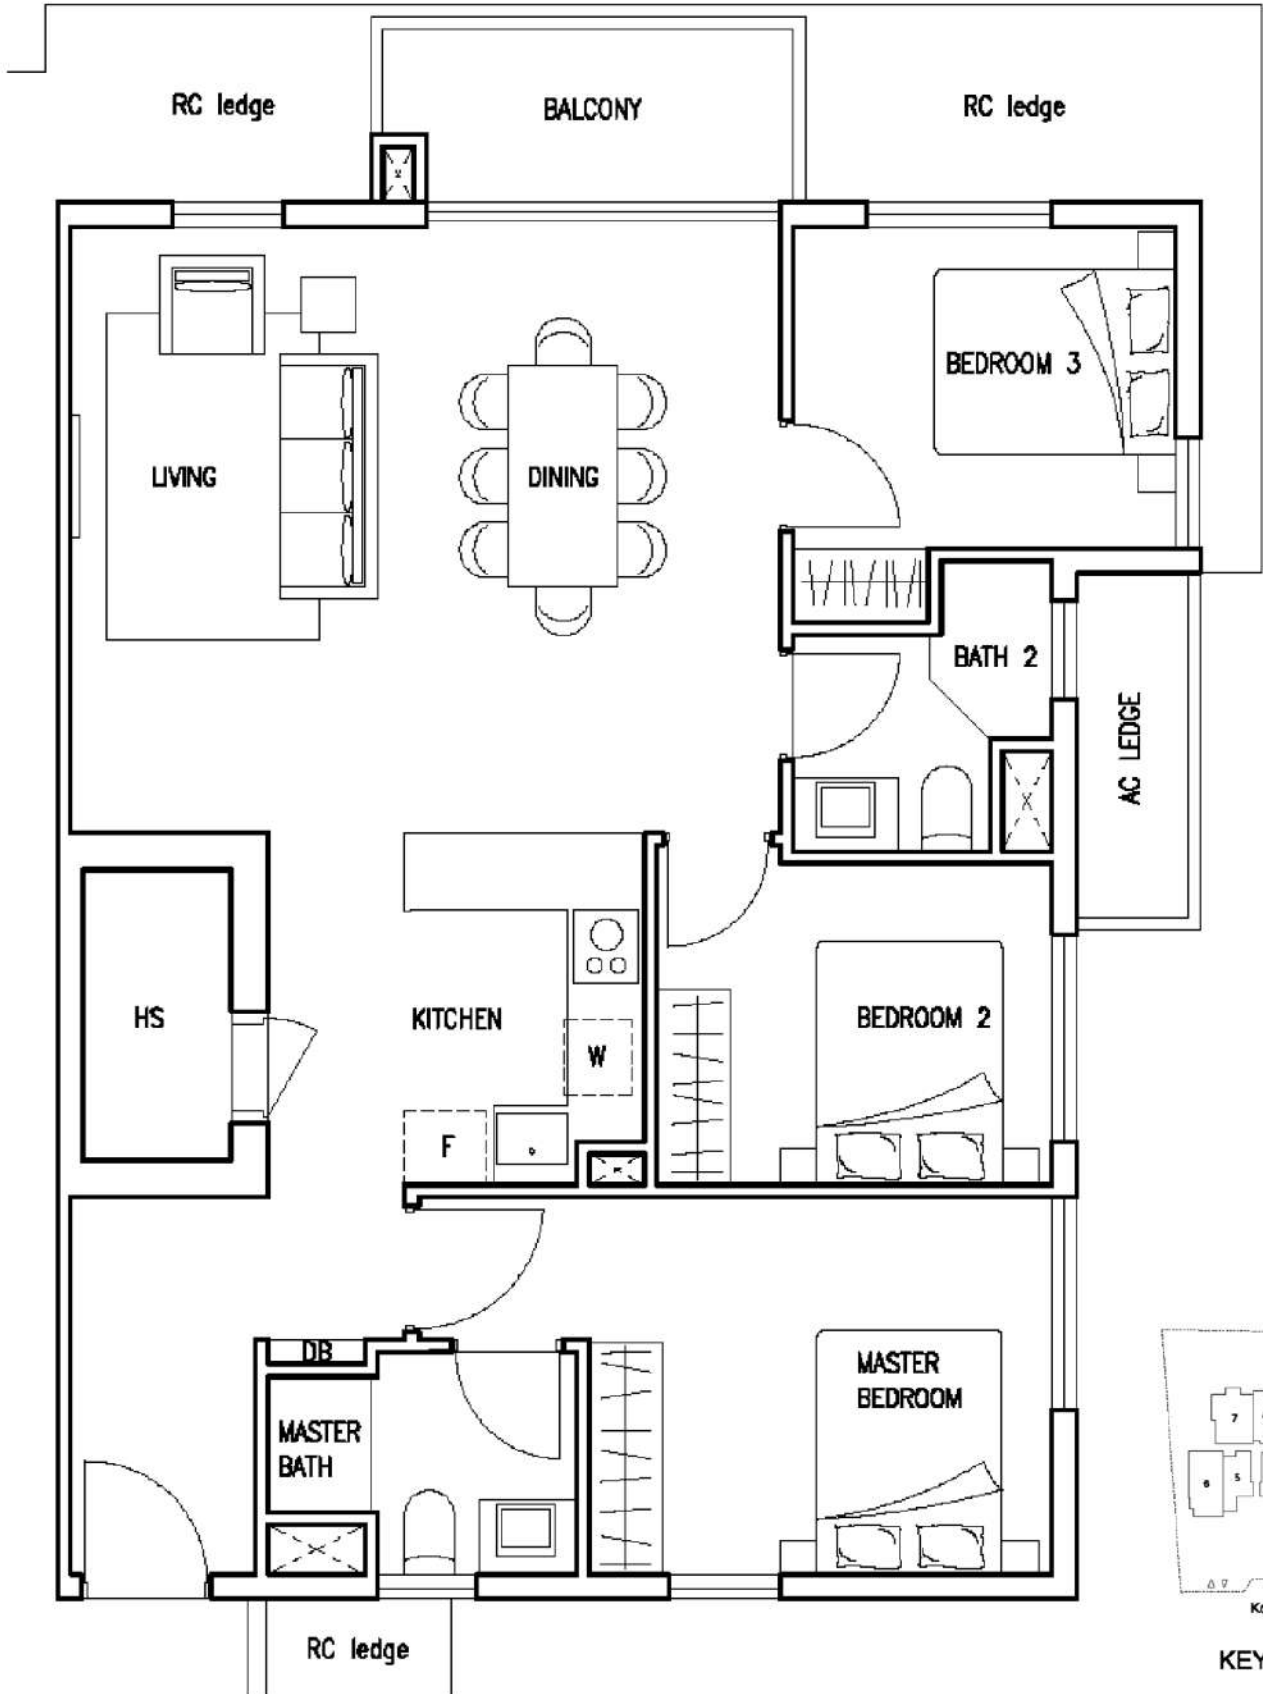

KOVAN JEWEL

Type2a

51 KOVAN ROAD, SINGAPORE 548534

UNIT #02-02

3 BEDROOMS
100 sqm
(1076 sqft)

KEY PLAN