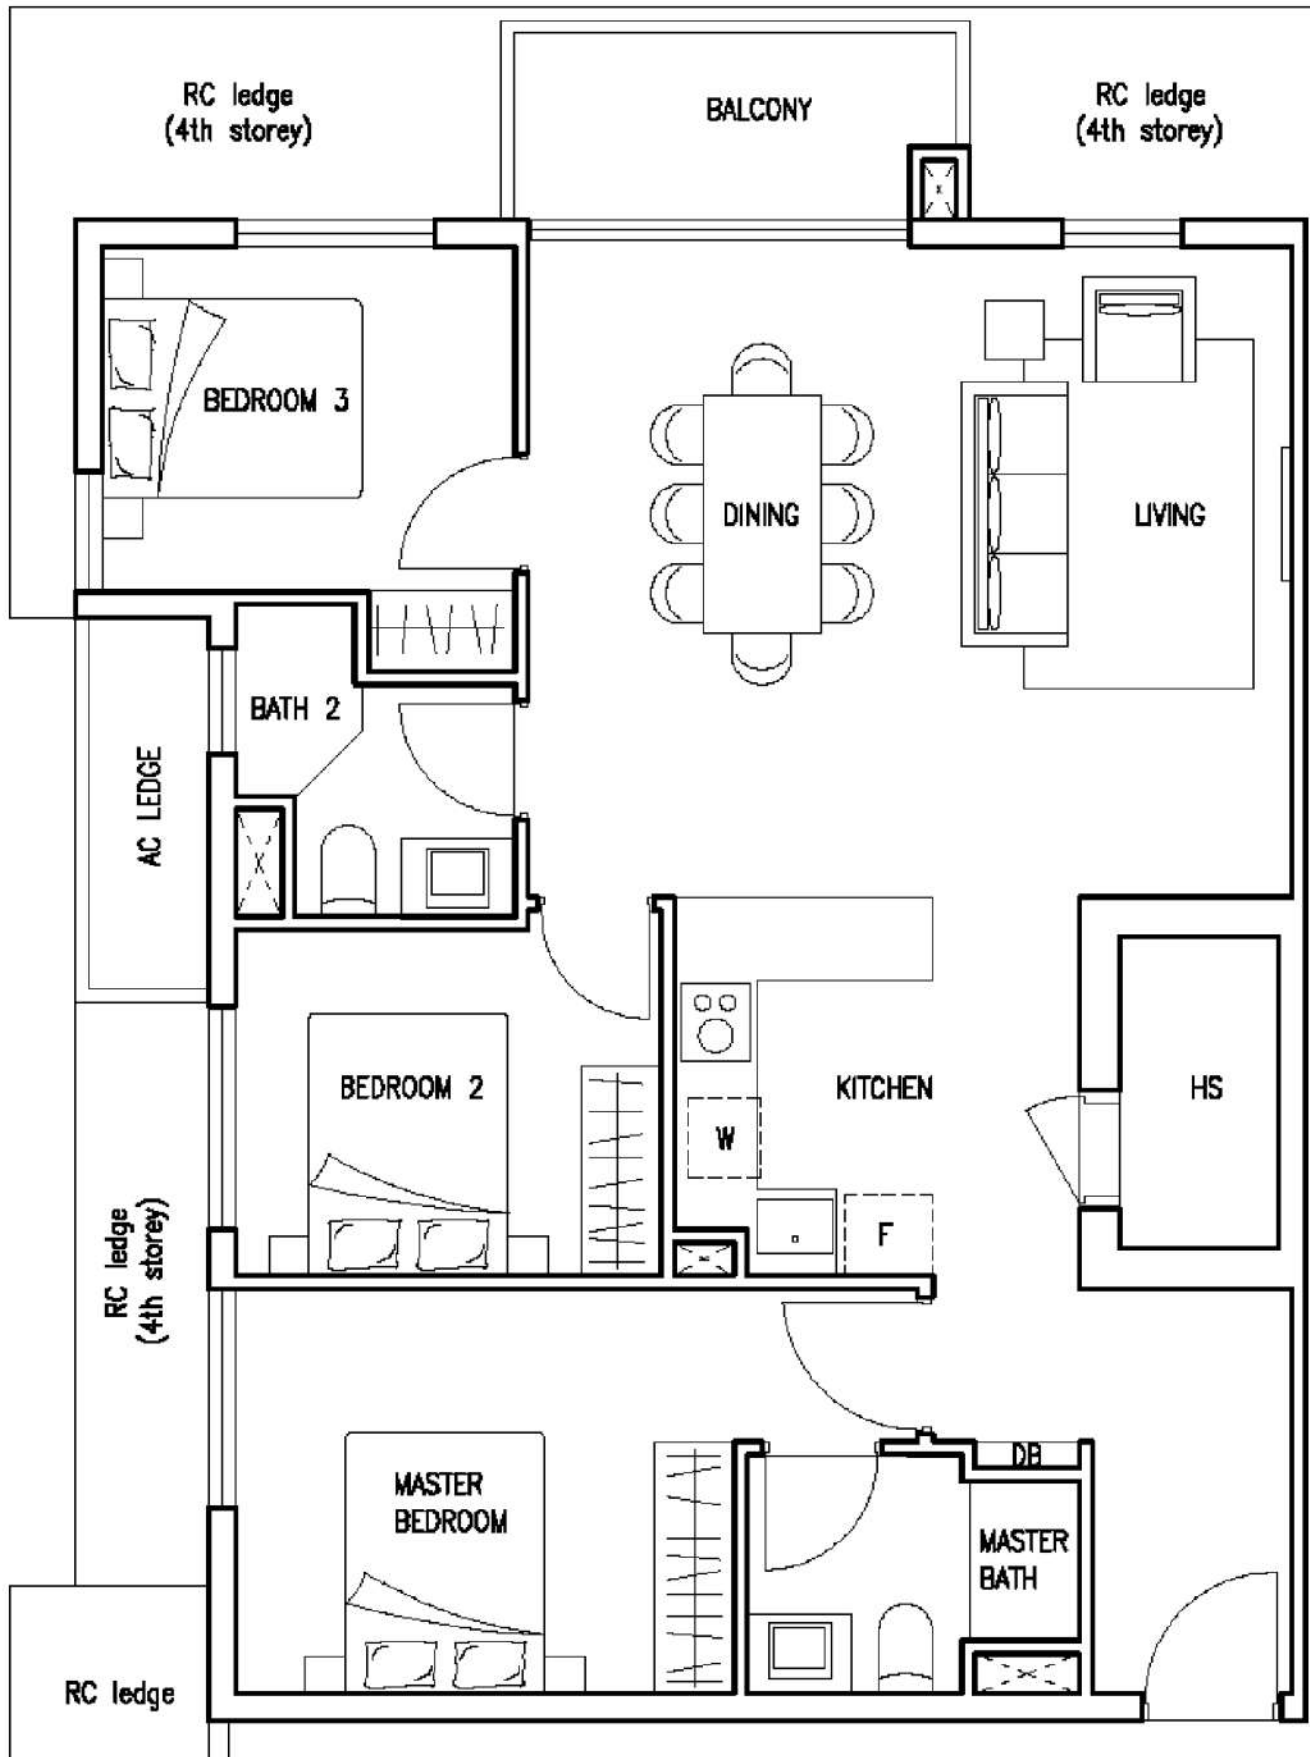

KOVAN JEWEL

Type 7

51 KOVAN ROAD, SINGAPORE 548534

UNIT #03-07
UNIT #04-07

3 BEDROOMS
100 sqm
(1076 sqft)

KEY PLAN