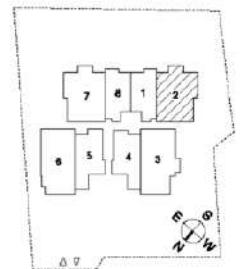

KOVAN JEWEL

Type2a

51 KOVAN ROAD, SINGAPORE 548534

UNIT #02-02

3 BEDROOMS
100 sqm
(1076 sqft)

KEY PLAN