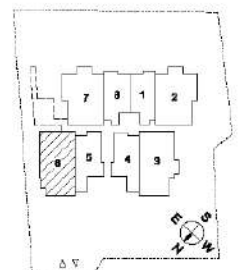

KOVAN JEWEL

Type 6a

51 KOVAN ROAD, SINGAPORE 548534

UNIT #02-06

3 BEDROOMS + STUDY
106 sqm
(1141 sqft)

Kovan Road

KEY PLAN