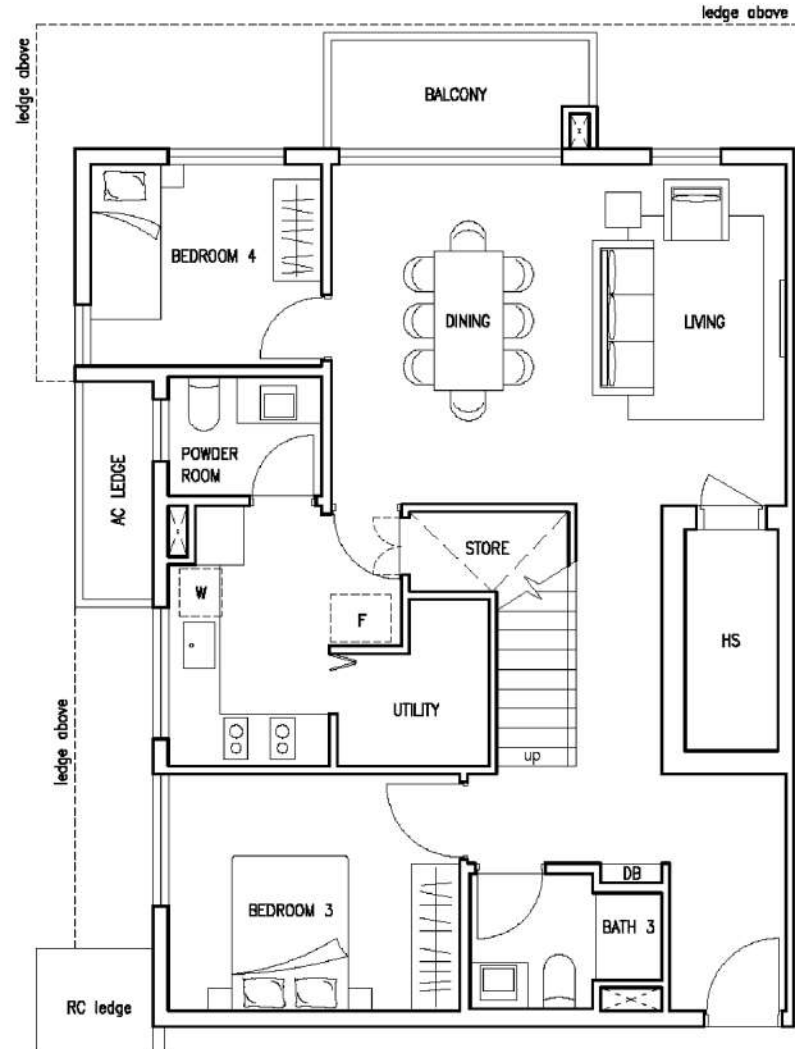

## TypePH7 UPPER

51 KOVAN ROAD, SINGAPORE 548534

This plan shows : #05-07 UPPER  
(ATTIC PLAN)  
99 sqm  
(1066 sqft)

KEY PLAN