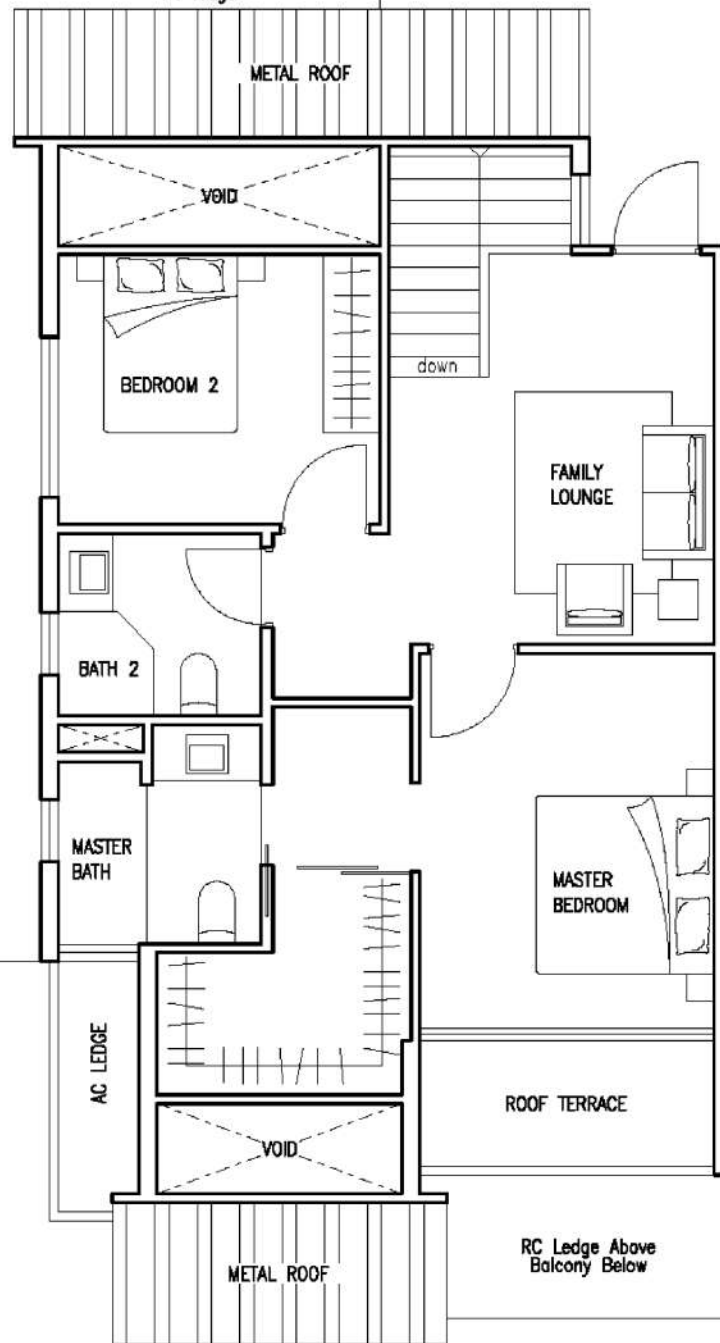

KOVAN JEWEL

TypePH6 UPPER

51 KOVAN ROAD, SINGAPORE 548534

This plan shows : #05-06 UPPER
(ATTIC PLAN)
78 sqm
(840 sqft)