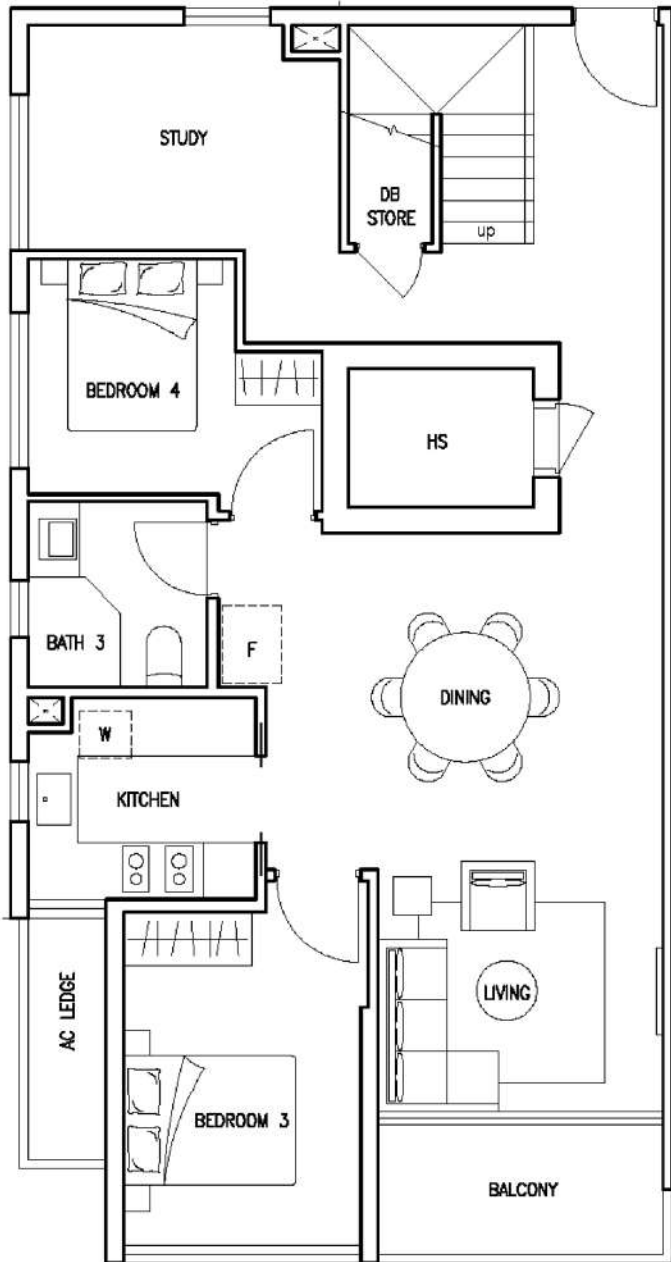

ledge above

KOVAN JEWEL

TypePH6 LOWER

51 KOVAN ROAD, SINGAPORE 548534

UNIT #05-06

5TH STOREY & ATTIC
4 BEDROOMS + STUDY
185 sqm
(1991 sqft)

This plan shows : #05-06 LOWER
(5TH FLOOR PLAN)
107 sqm
(1152 sqft)

RC ledge

METAL ROOF

RC ledge