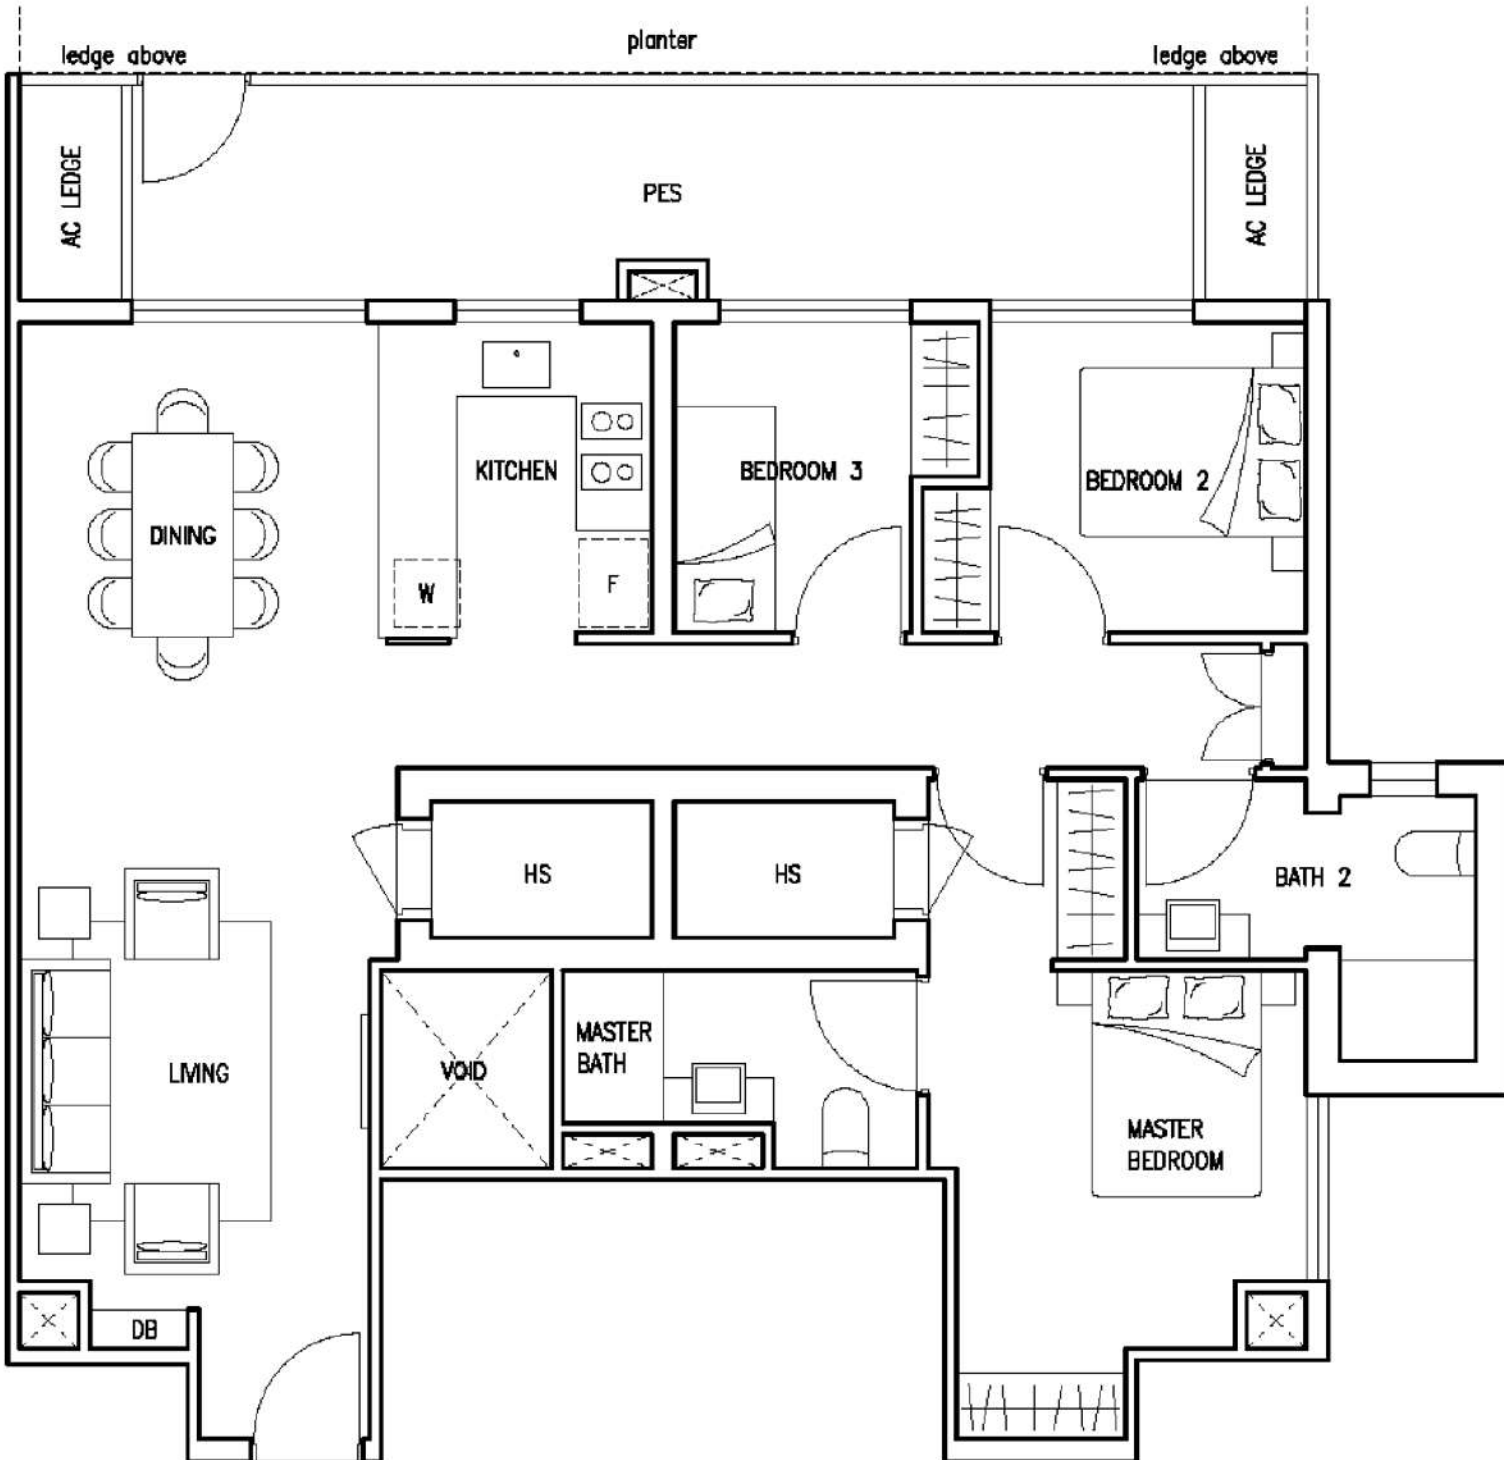

## Type 8g

51 KOVAN ROAD, SINGAPORE 648534

UNIT #01-08

3 BEDROOM  
125 sqm  
(1345 sqft)

Kovan Road

KEY PLAN