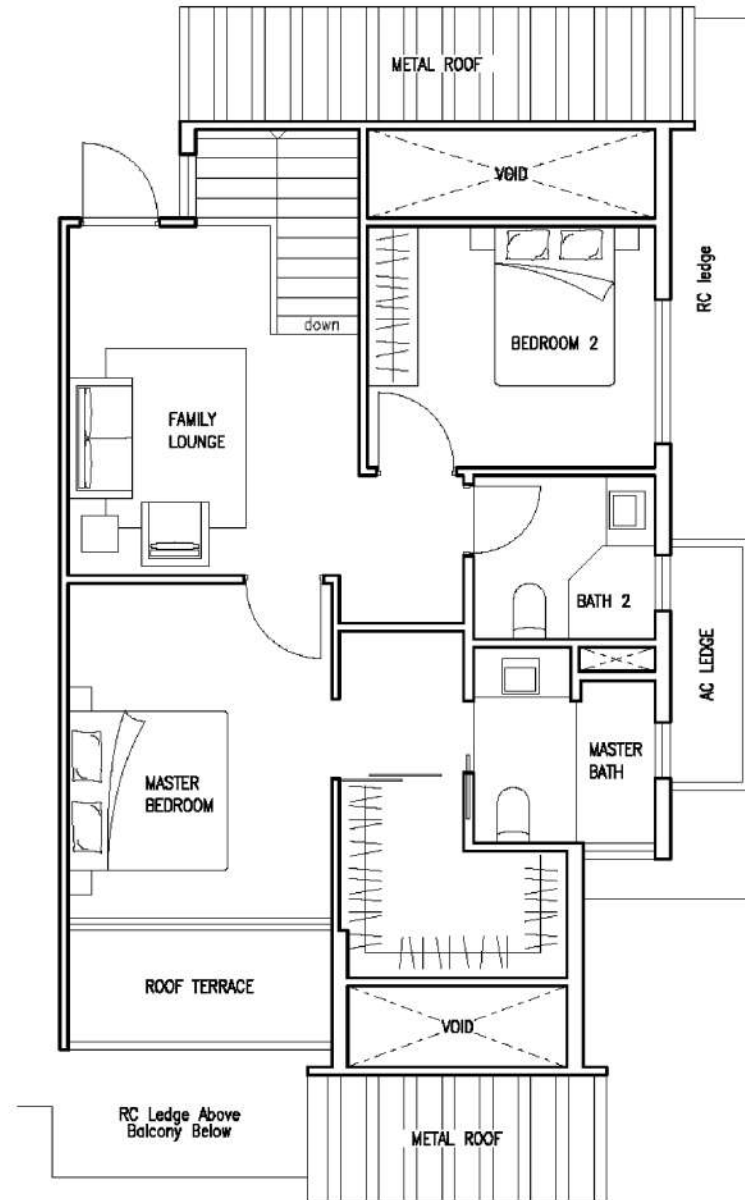

## TypePH3 LOWER

51 KOVAN ROAD, SINGAPORE 548534

UNIT #05-03

5TH STOREY & ATTIC  
4 BEDROOMS + STUDY  
185 sqm  
(1991 sqft)

This plan shows : #05-03 LOWER  
(5TH FLOOR PLAN)  
107 sqm  
(1152 sqft)

KEY PLAN