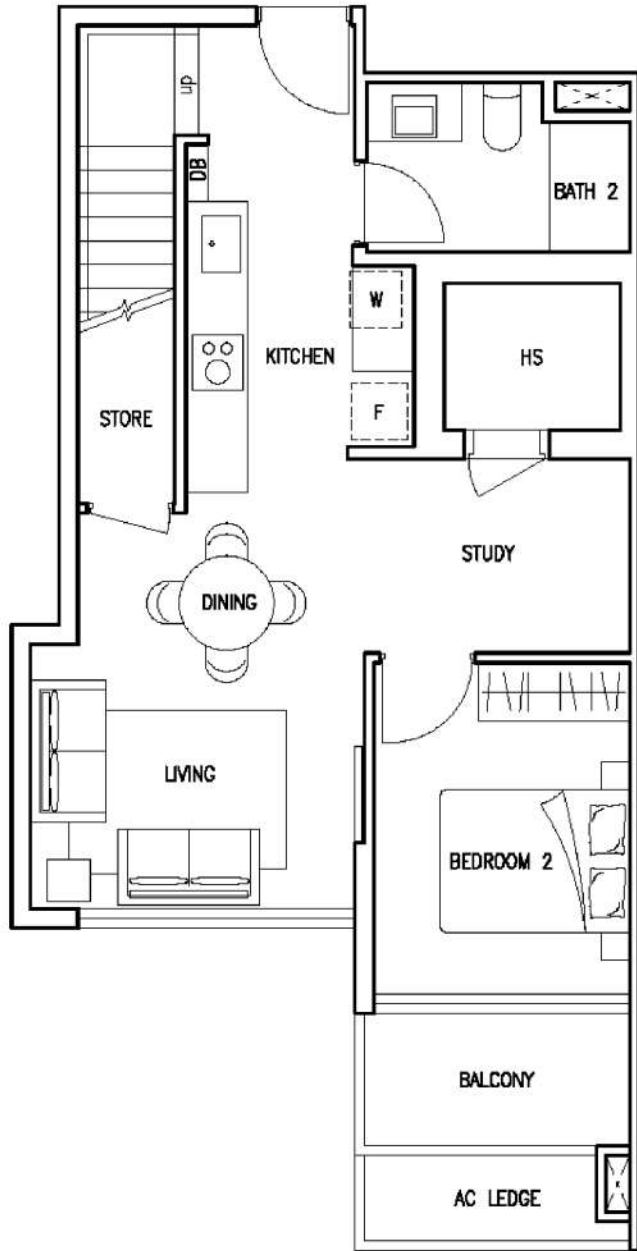

## Type 2

51 KOVAN ROAD, SINGAPORE 548534

UNIT #03-02  
UNIT #04-02

3 BEDROOMS  
100 sqm  
(1076 sqft)

Kovan Road

KEY PLAN